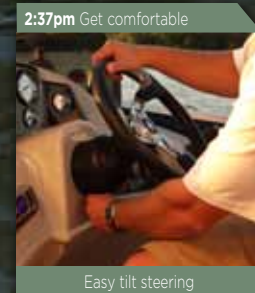

3:25pm A little down time.

2:37pm Get comfortable

Easy tilt steering