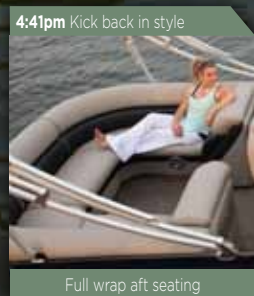

SOLARIS RF | 225 | 240 | 250

Watch the video
Scan the tag code with your smart phone >>

A day on the **Solaris R7**

Standard Features

- 11' Evolution Bimini (225)
- 13' 6" Evolution Bimini (240 & 250)
- 25" tubes
- Cayman Carpet
- Helmsman Helm & Passenger Chair
- Eclipse II Helm
- Carbon Fiber Gauges
- Humminbird 385ci Color GPS
- Hawk Steering Wheel
- Jensen Stereo w/storage pocket & 4 Deluxe Speakers
- 25 Gallon Fuel Tank
- Aft Filler Couch

Specifications

5:03pm Take the wheel
Eclipse II Helm

2:37pm Help navigate
Passenger 7-Star Chair

3:25pm Add more seating
Aft filler couch

3:50pm Stow your belongings
Couch storage

4:41pm Kick back in style
Full wrap aft seating