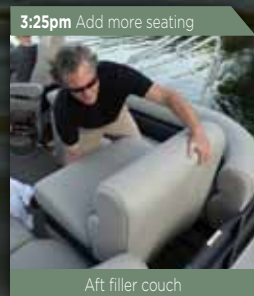

2:37pm Help navigate
Passenger 7-Star Chair

3:50pm Stow your belongings
Couch storage

3:25pm Add more seating
Aft filler couch