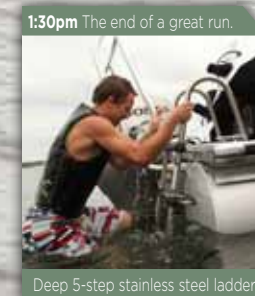

Dual Command helm

Deep 5-step stainless steel ladder