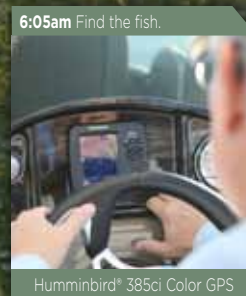

6:10am Grab your rod.

6:05am Find the fish.

Humminbird® 385ci Color GPS