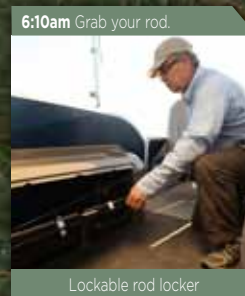

Specifications

6:05am Find the fish.

Humminbird® 385ci Color GPS

6:10am Grab your rod.

Lockable rod locker

6:12am Pick a lure.

Lure trays located on helm

6:15am Switch to live bait